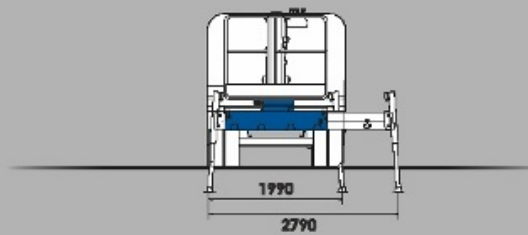

DT21

MIN. PTT 3,5 T

La piattaforma invisibile
The invisible boom

A diagram showing a truck with the platform boom hidden behind it, illustrating the 'invisible boom' feature.

Passiamo sopra ogni cosa
We fly all over

A diagram showing the platform passing over a building. Text: "14 mts up and 9,0 mts over never so high".

Softasopra
Downrider

A diagram showing the platform lowering to a height of -2,5 m.

Tutto in uno
All in one