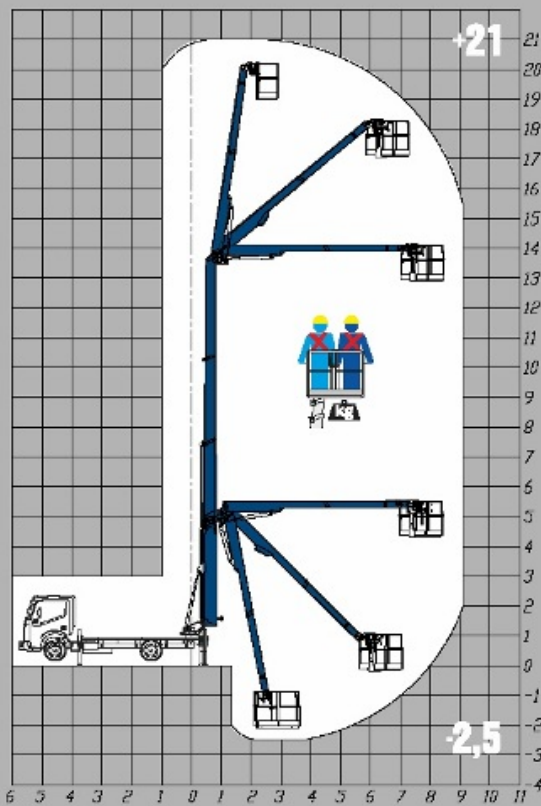

DT21

MIN. PTT 3,5 T

La piattaforma invisibile
The invisible boom

A diagram showing a truck with the platform boom hidden behind it, illustrating the 'invisible boom' feature.

Passiamo sopra ogni cosa
We fly all over

A diagram showing the platform passing over a building. Text: "14 mts up and 9,0 mts over never so high".

Softasopra
Downrider

A diagram showing the platform lowering to a height of -2,5 m.

Tutto in uno
All in one

A diagram showing the platform's capacity. Text: "200 kg", "230 kg", "Portata Utile - Capacity".

Sempre al tuo fianco
Always with you

A diagram showing the platform's proximity to the truck.

Ti spianiamo la strada
We pave your road

A diagram showing the platform paving the road. Text: "10%".

{gallery}dt21_{/gallery}

[Téléchargement des fiches techniques](#)