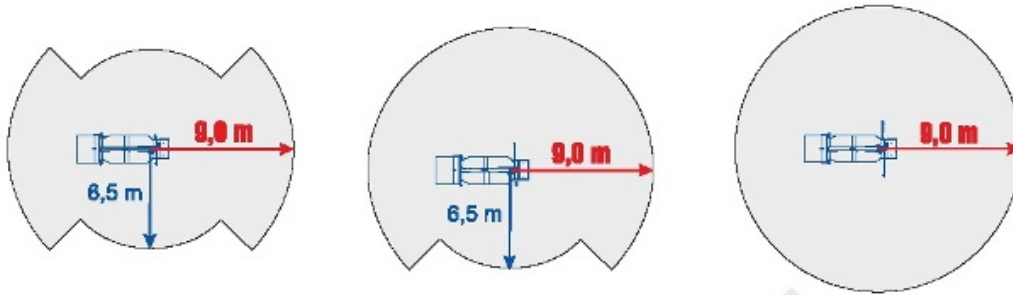

DT21

MIN. PTT 3,5 T

La piattaforma invisibile
The invisible boom

A diagram showing a truck with the platform boom hidden behind it, illustrating the 'invisible boom' feature.

Passiamo sopra ogni cosa
We fly all over

A diagram showing the platform passing over a building. Text: "14 mts up and 9,0 mts over never so high".

Softasopra
Downrider

A diagram showing the platform lowering to a height of -2,5 m.

Tutto in uno
All in one